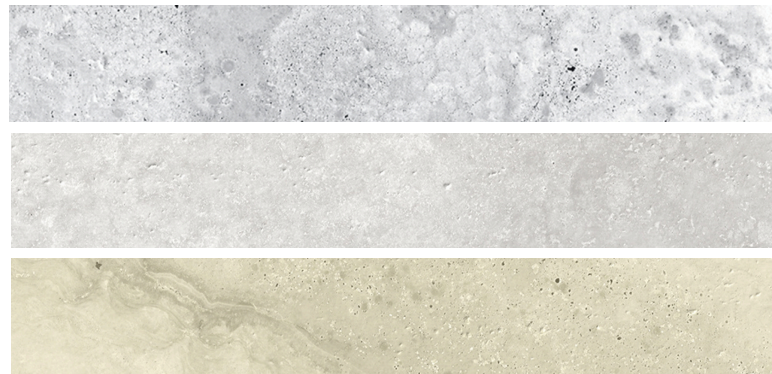

ENTIVA TIVOLI

A warm and inviting cream shade that adds a touch of luxury

Crema

A pristine white hue that illuminates any space with its timeless purity

Blanco

A chic and versatile grey tone that brings modern sophistication to any setting

Grigo

100x600
300x600
600x600
600x1200

144
48
24
12

MATT
MATT
MATT/LASTRA
MATT

P4
P4
P4/P5
P3

9.5MM
9.5MM
9.5MM/20MM
9.5MM

V3

RECTIFIED